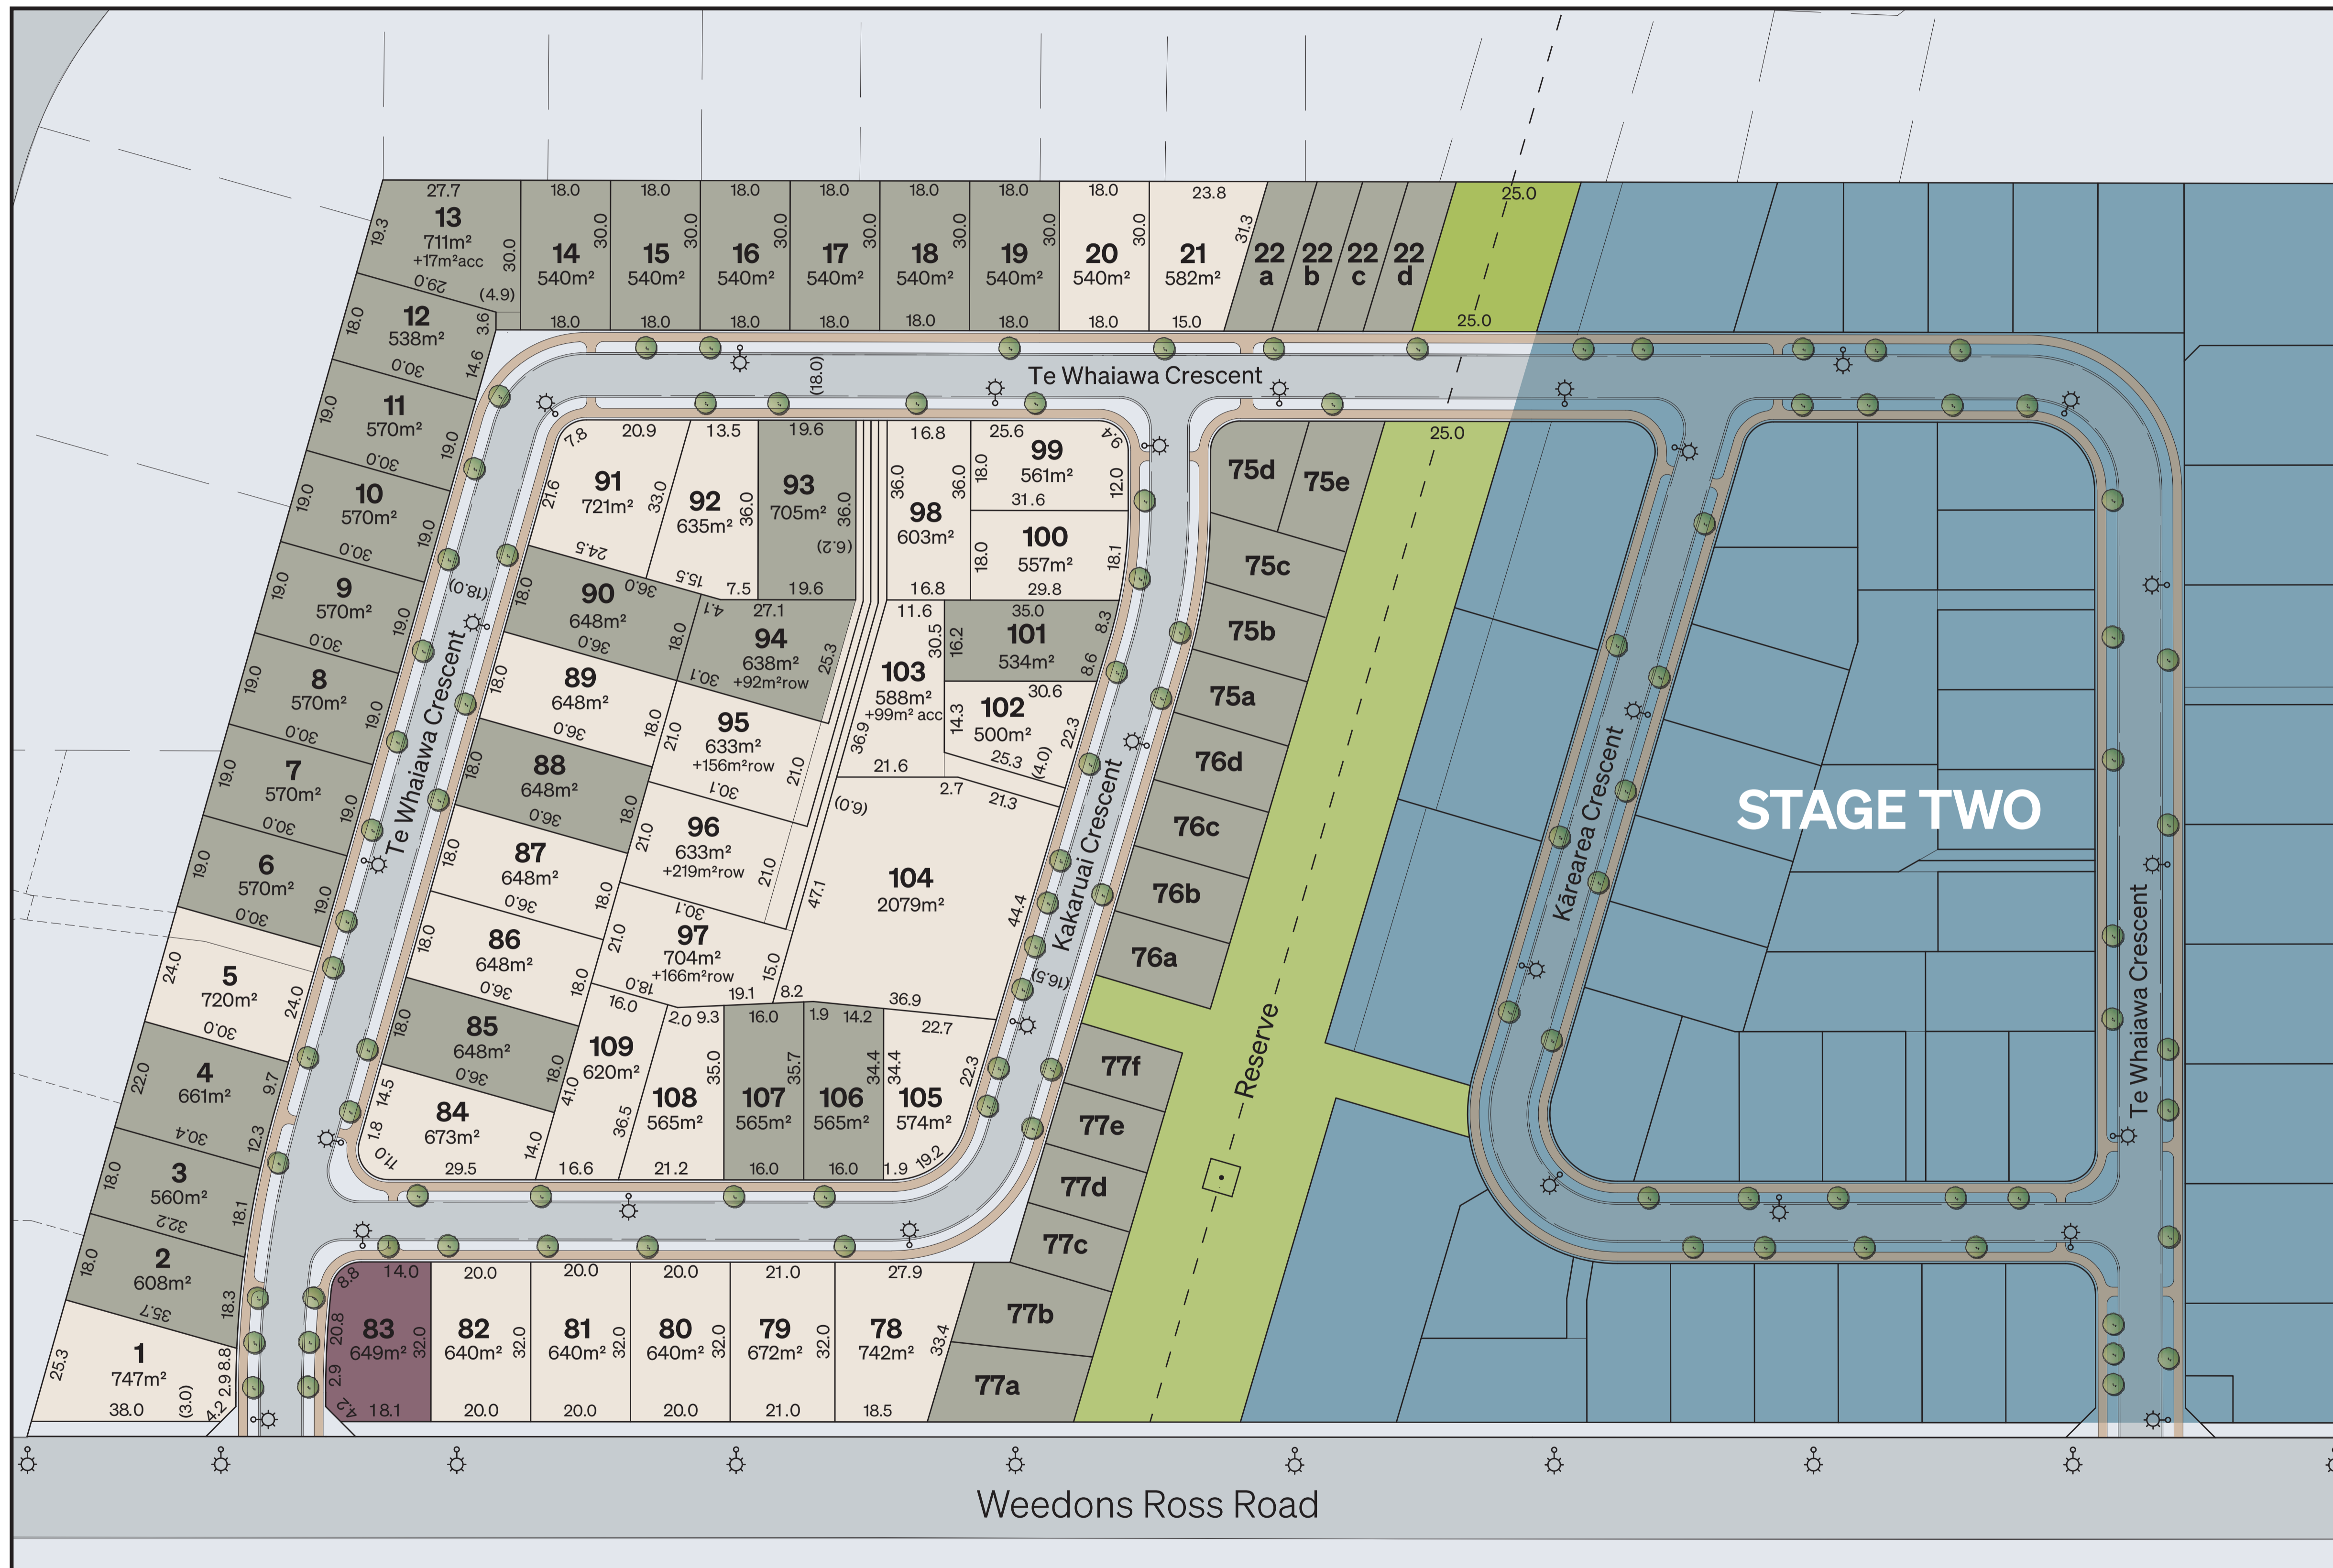

Stage One Masterplan

Te Whaiawa

WEST MELTON

Key / Legend

- Sections (Available)
- Sections (Sold)
- Reserve
- Stage Two
- Transmission Lines
- Display Home

Please note:
 This map is an indicative illustration and is to be used as a guide only. Whilst every care is taken to ensure this plan is correct, it is an artist's impression and is subject to change without notice.
 Purchasers must rely on their own enquiries and refer to the Sale and Purchase Agreement. For more details regarding the development, or for further information and restrictions please contact the Sales Manager.